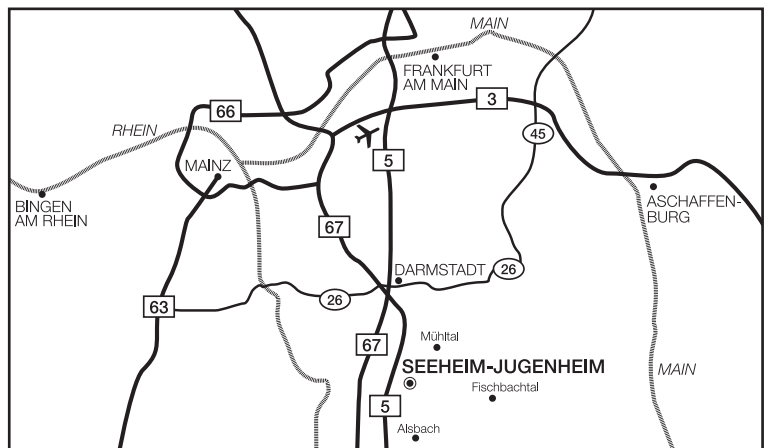

Lufthansa Training & Conference Center Seeheim -> Frankfurt Flughafen

MO – FR	07:00	08:45	10:15	14:15	16:15	17:45	19:15	20:45
SA	07:30	10:15	14:45	18:15				
SO	09:00	11:00	16:15	18:15				

### Anreise mit dem Auto/Arrival by car

Autobahn A5 (Heidelberg – Frankfurt am Main)  
Ausfahrt Nr. 28 Seeheim-Jugenheim  
Navigation: Seeheim-Jugenheim, Lufthansaring 1  
Parkmöglichkeit kostenfrei in der Parkgarage

*Motorway A5 (Heidelberg – Frankfurt am Main)  
Exit No 28 Seeheim-Jugenheim  
Navigation: Seeheim-Jugenheim, Lufthansaring 1  
Parking facilities free of charge in the underground car park.*

*safe journey*