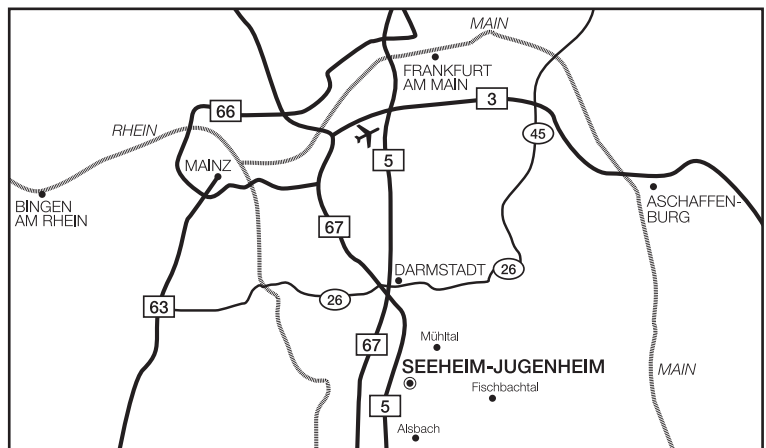

Lufthansa Training & Conference Center Seeheim -> Frankfurt Flughafen

MO – FR	07:00	08:45	10:15	14:15	16:15	17:45	19:15	20:45
SA	07:30	10:15	14:45	18:15				
SO	09:00	11:00	16:15	18:15				

Anreise mit dem Auto/Arrival by car

Autobahn A5 (Heidelberg – Frankfurt am Main)
Ausfahrt Nr. 28 Seeheim-Jugenheim
Navigation: Seeheim-Jugenheim, Lufthansaring 1
Parkmöglichkeit kostenfrei in der Parkgarage

*Motorway A5 (Heidelberg – Frankfurt am Main)
Exit No 28 Seeheim-Jugenheim
Navigation: Seeheim-Jugenheim, Lufthansaring 1
Parking facilities free of charge in the underground car park.*